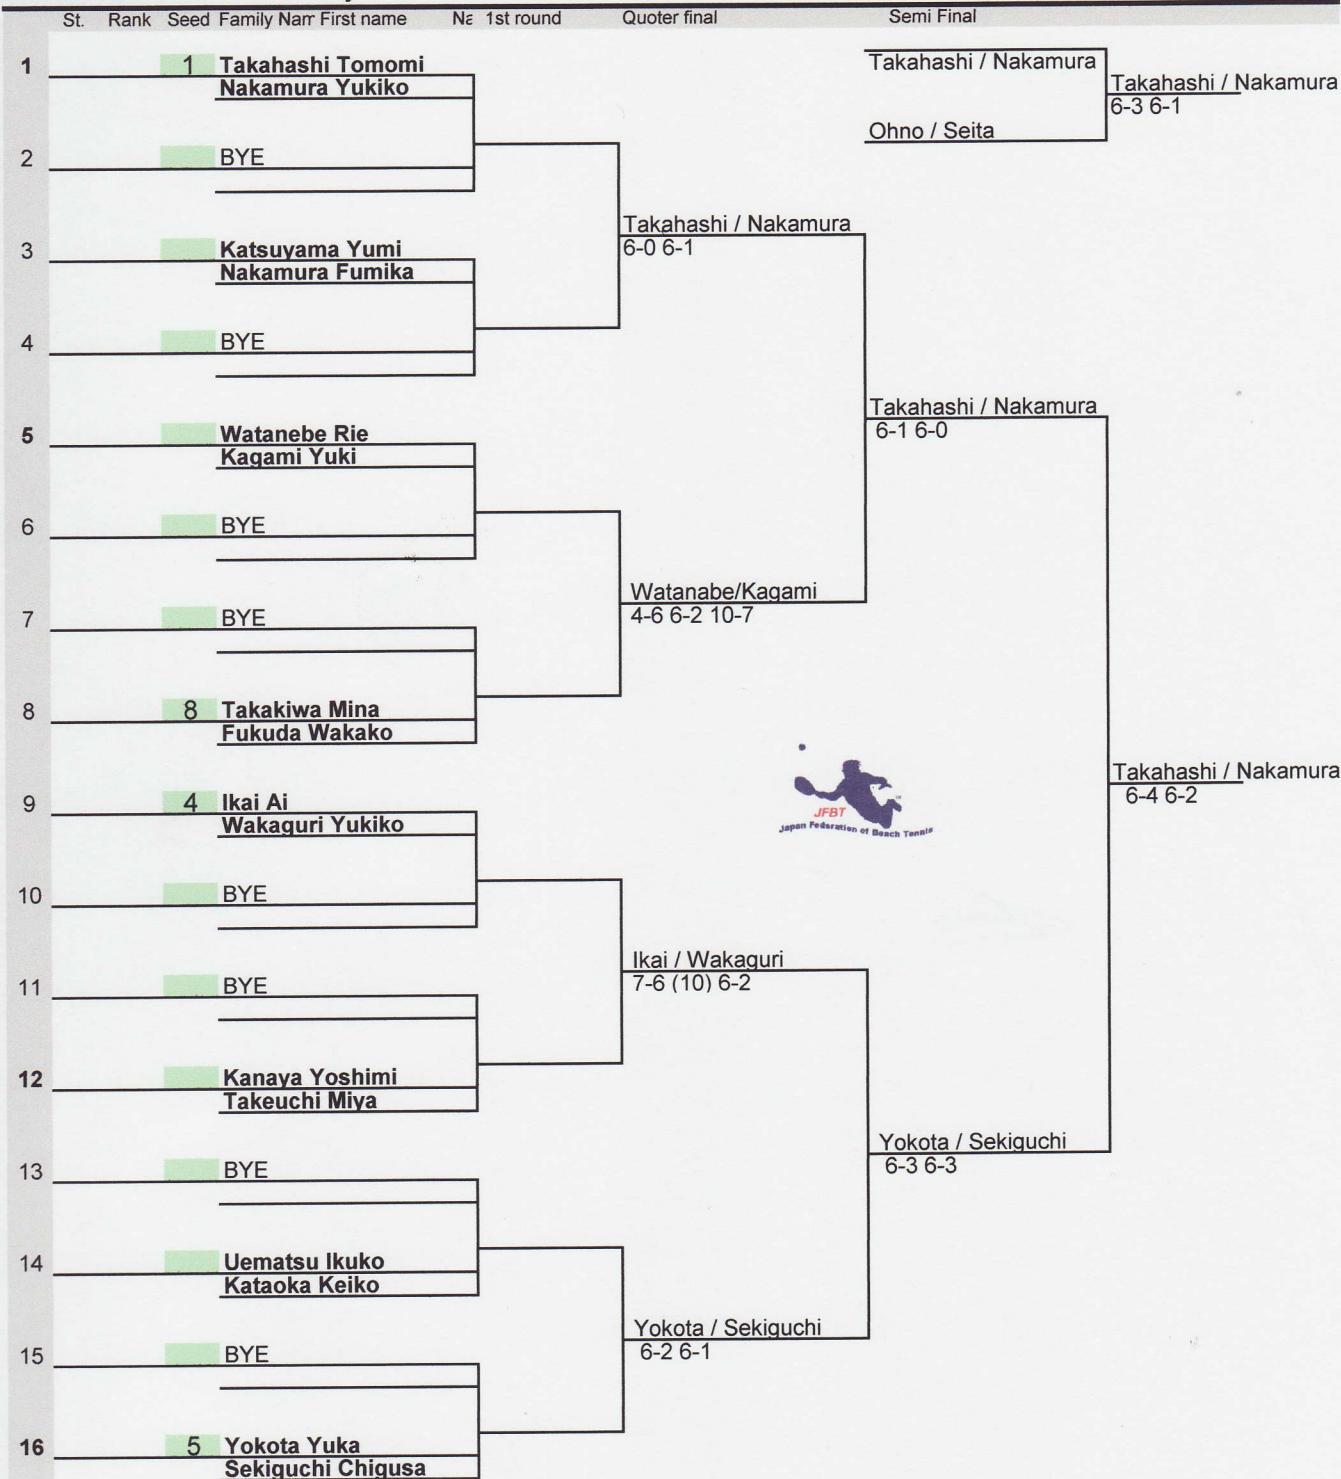

WOMENS DOUBLES

JFBT Beach Tennis Tour 7(JTA13)

MAIN DRAW

Week of **October 17th 2010** City, Country **Fujisawa** Prize Money Tourn. ID Referee

Acc. ranking	#	Seeded teams	#	Lucky Losers	Replacing	Draw date/time:
Rkg Date 1/10/2010	1	Takahashi Tomomi Nakamura Yukiko	1			Player representatives
Top DA						
Last DA	2	Ohno Risa Seita Nanami	2			
- on line						
Seed ranking	3	Nagai Yue	3			Referee's Signature
Rkg Date 1/10/2010		Matsushita Risako				Takahashi Toshiya
Top seed	4	Ikai Ai	4			
Last seed		Minami Mariko